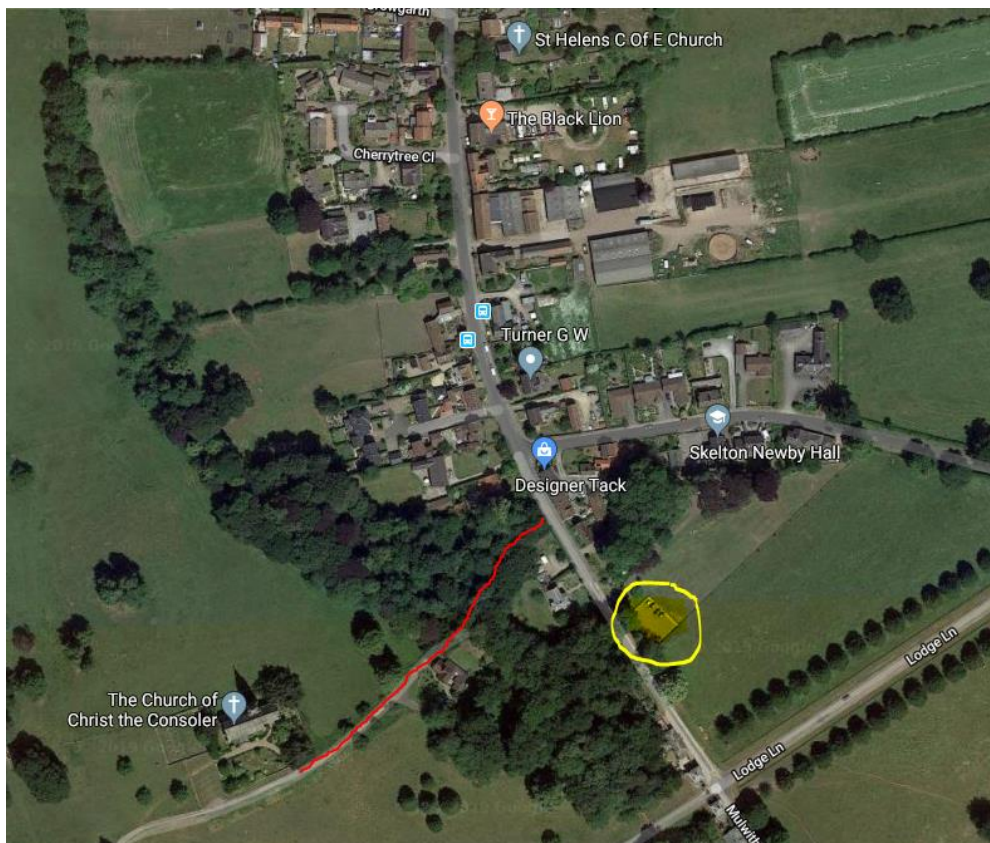

**The Federation of
Skelton Newby Hall and Sharow CE Primary School
Carol Service**

Tuesday 17th December 2019

9.30 a.m.

We would be delighted if you could join us for our carol service which will be held at Christ the Consoler, Newby Hall, Ripon HG4 5AE

There is no parking at the church, which allows you to experience the beautiful walk along the tree lined path - identified in red on the map. There is some limited parking available in the school car park, which is identified on the map circled in yellow. You are therefore requested to park considerately in the village.